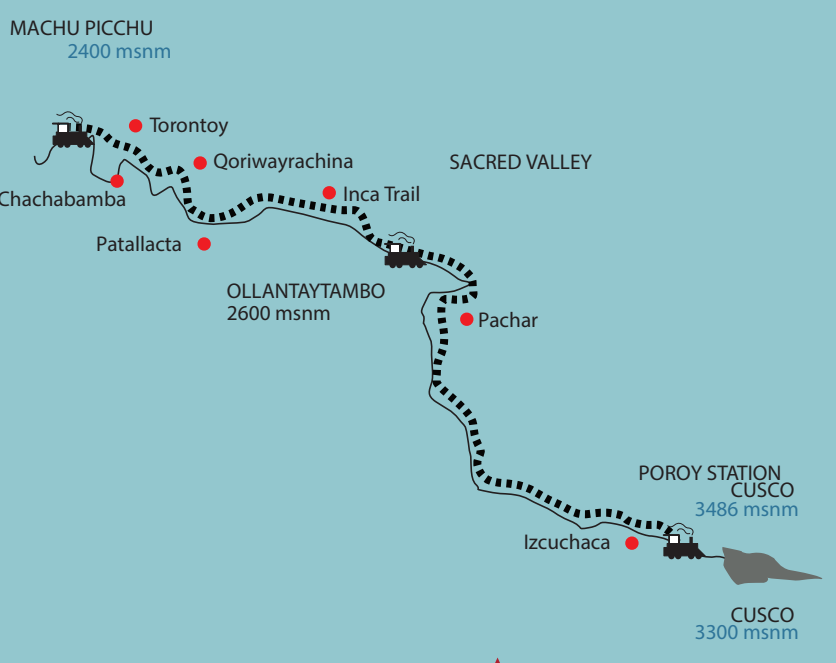

# Metropolitan Touring

### GEOGRAPHIC REGION S

### GRAPHIC SCALE

- |  |                      |  |                    |
|--|----------------------|--|--------------------|
|  | Archaeological site  |  | Rivers             |
|  | Living Cultures      |  | Main Highways      |
|  | Nature Tourism       |  | Secondary Highways |
|  | Mountaineering       |  | Protected Areas    |
|  | Rafting              |  | Touristic Cities   |
|  | Trekking             |  | Capital            |
|  | Mountain Bike        |  | Cities             |
|  | Health and Mysticism |  |                    |
|  | Main Airports        |  |                    |
|  | Ports                |  |                    |
|  | Train ways           |  |                    |