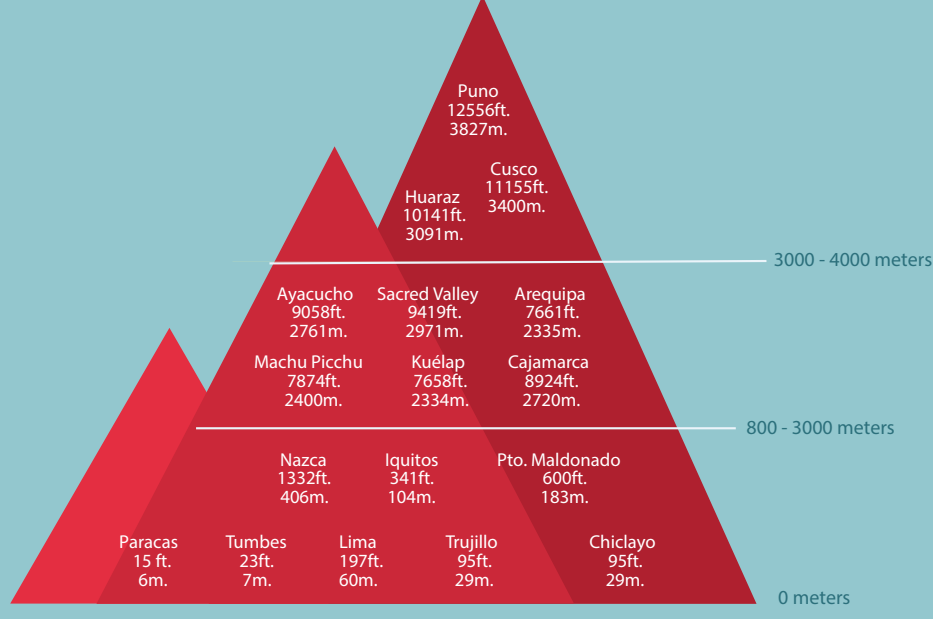

# Metropolitan Touring

### GEOGRAPHIC REGION S

### GRAPHIC SCALE

- |  |                      |  |                    |
|--|----------------------|--|--------------------|
|  | Archaeological site  |  | Rivers             |
|  | Living Cultures      |  | Main Highways      |
|  | Nature Tourism       |  | Secondary Highways |
|  | Mountaineering       |  | Protected Areas    |
|  | Rafting              |  | Touristic Cities   |
|  | Trekking             |  | Capital            |
|  | Mountain Bike        |  | Cities             |
|  | Health and Mysticism |  |                    |
|  | Main Airports        |  |                    |
|  | Ports                |  |                    |
|  | Train ways           |  |                    |